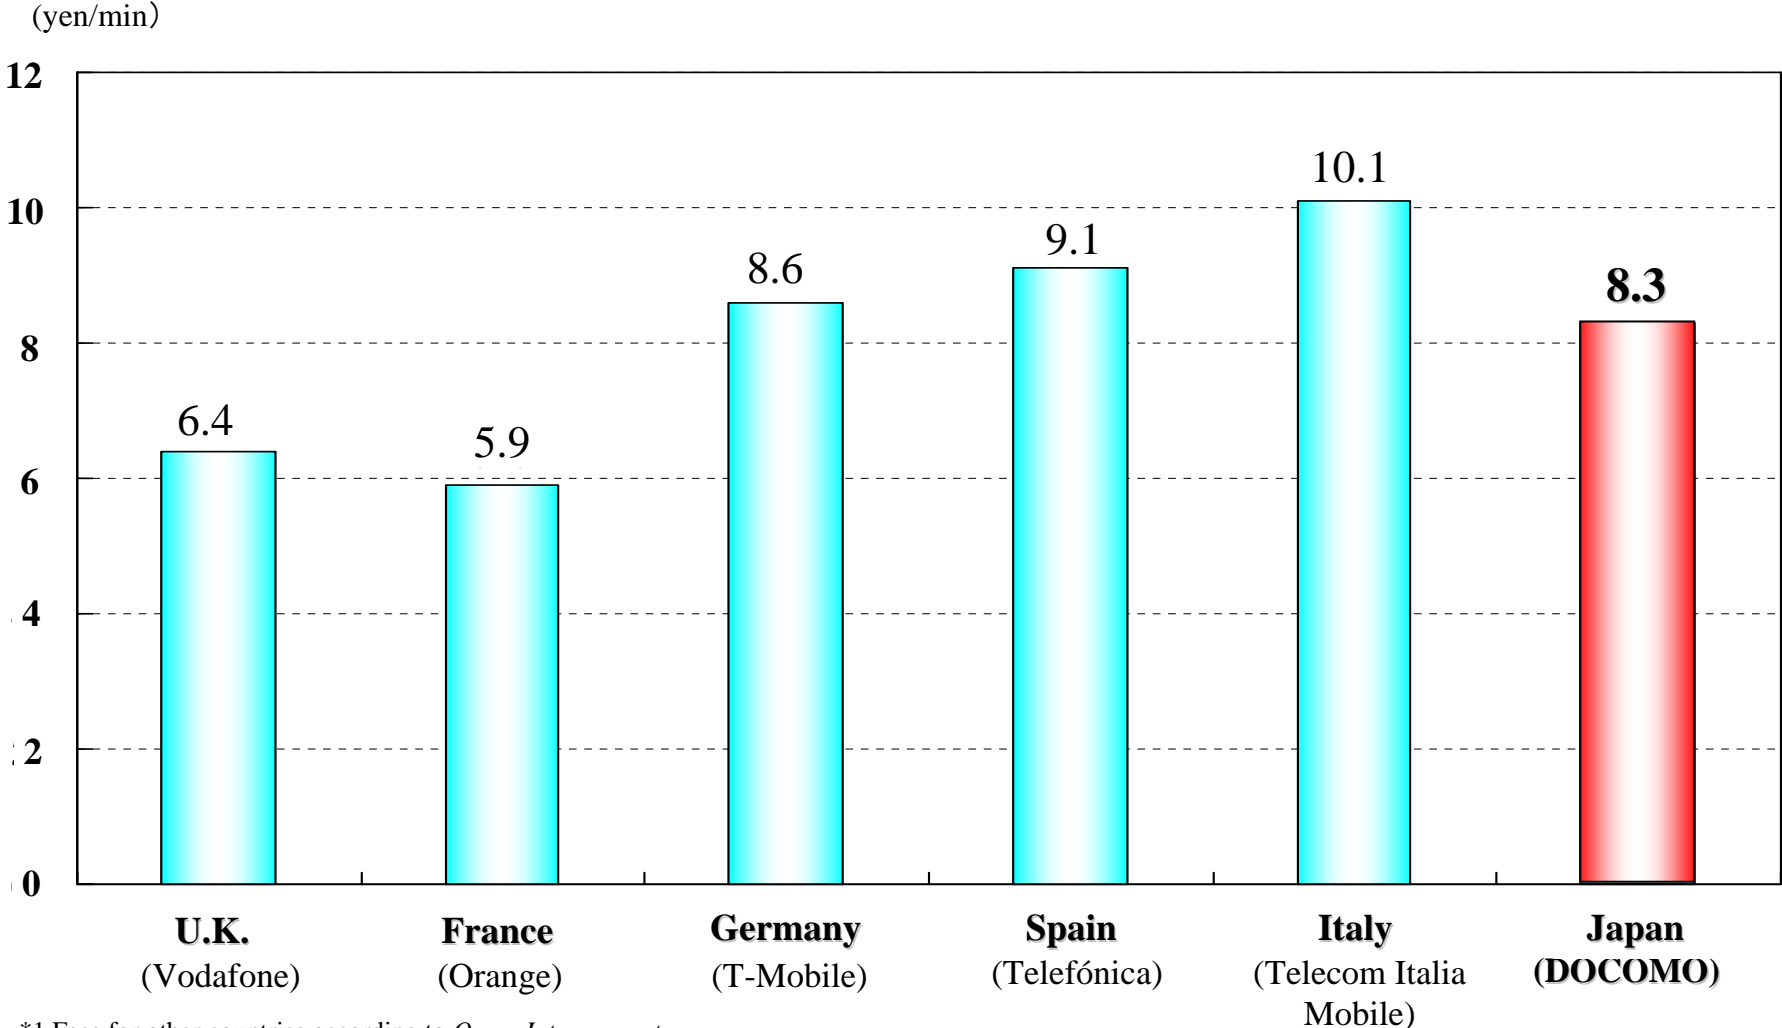

Attachment 3. International Comparison of Mobile Phone Interconnection Fees

*1 Fees for other countries according to *Ovum-Interconnect*.

*2 Fees for U.K and Italy are the average of peak and off-peak fees.

*3 Fees for Japan are the average of inside- and outside-network fees.

*4 Exchange rates: 1 euro = 130.56 yen and 1 pound = 146.64 yen (based on average end-of-month exchange rates on Tokyo market from January to December 2009).