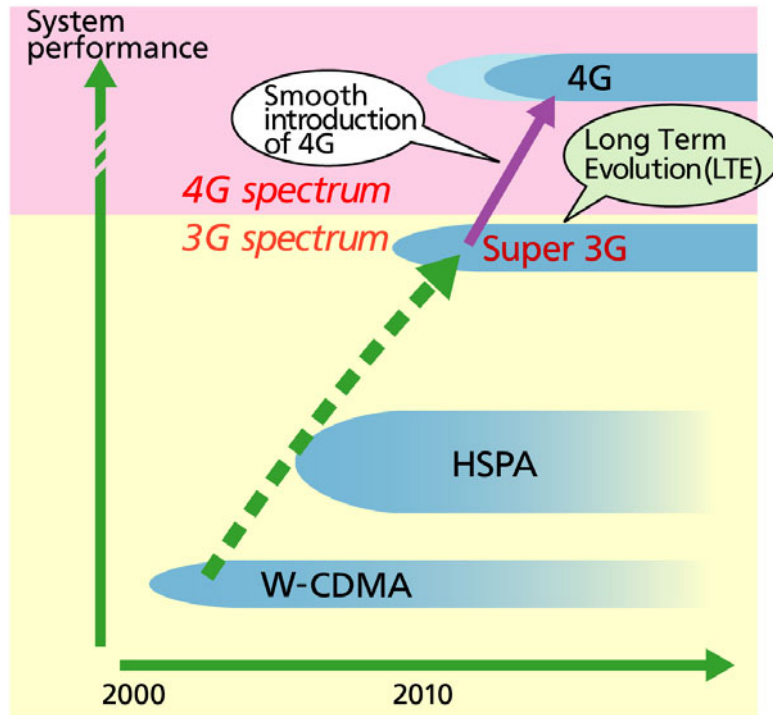

Super 3G Timetable

Comparison of specifications:

	3G W-CDMA	3.5G HSPA (HSDPA/HSUPA)	3.9G Super 3G
Spectrum	3G spectrum (2GHz band and additional spectrum for 3G)		
Spectrum bandwidth	5MHz		1.4, 3.0, 5,10,15,20 MHz
Radio access scheme	DS-CDMA		OFDMA (downlink) SC-FDMA (uplink)
Peak data rate (uplink)	384 Kbps	5.7 Mbps	80 Mbps
Peak data rate (downlink)	384 Kbps	14 Mbps	300 Mbps