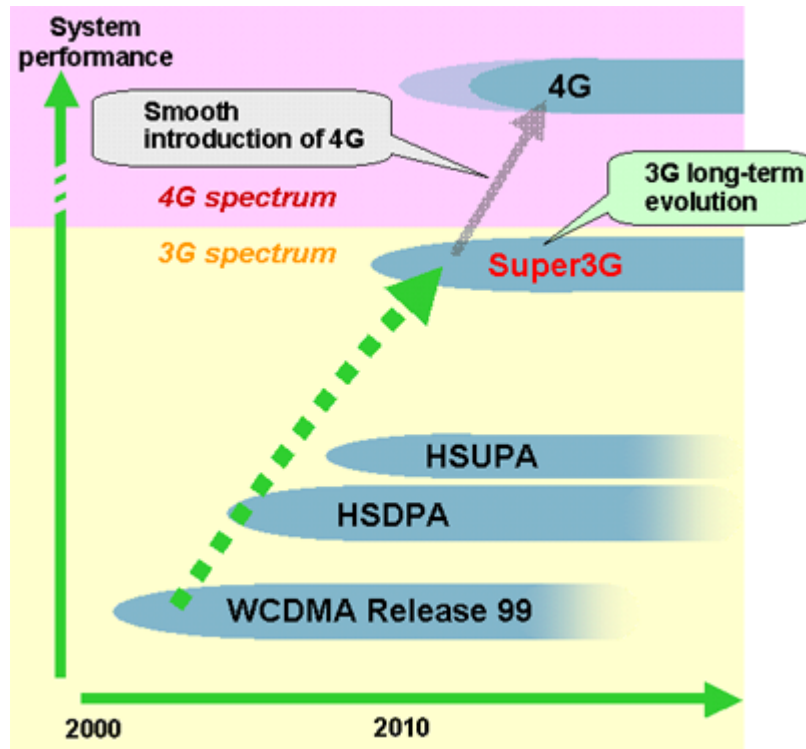

Super 3G Timetable

Comparison of specifications:

	3G (W-CDMA) Release 99 spec*	3.5G (HSDPA/HSUPA)	3.9G (Super 3G)
Spectrum	3G spectrum (2GHz band and additional spectrum for 3G)		
Spectrum bandwidth	5MHz		1.25, 2.5, 5, 10, 15, 20MHz
Radio access scheme	DS-CDMA		OFDMA (downlink) SC-FDMA (uplink)
Peak data rate (uplink)	384Kbps	5.7Mbps	50Mbps and above
Peak data rate (downlink)	384Kbps	14Mbps	100Mbps and above

* Basic W-CDMA specification that 3GPP initially standardized. DoCoMo adopted the spec for FOMA™, as did many other telecommunications carriers around the world.