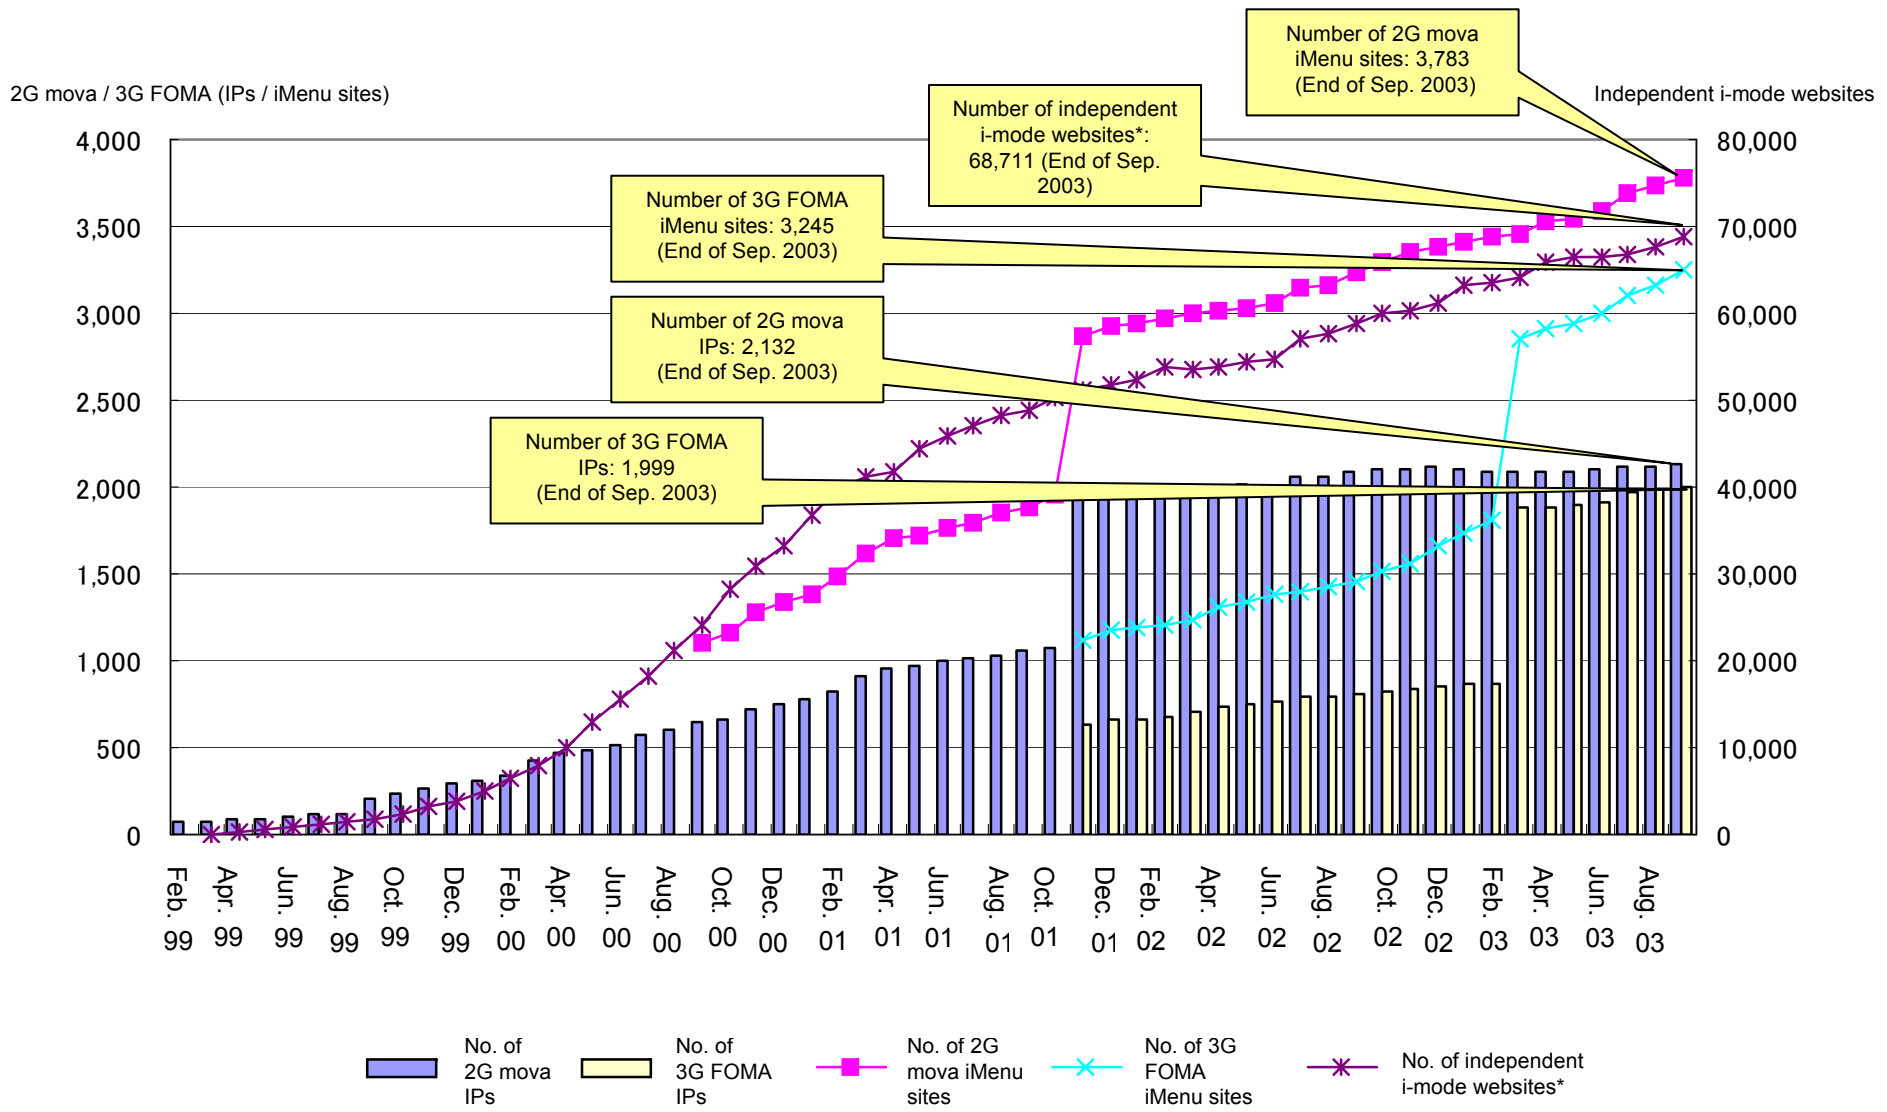

# Proceed of monthly IP, iMenu site, independent i-mode website numbers (as of September, 2003)

\*Number of independent i-mode websites from OH! NEW? (Digital Street inc.)