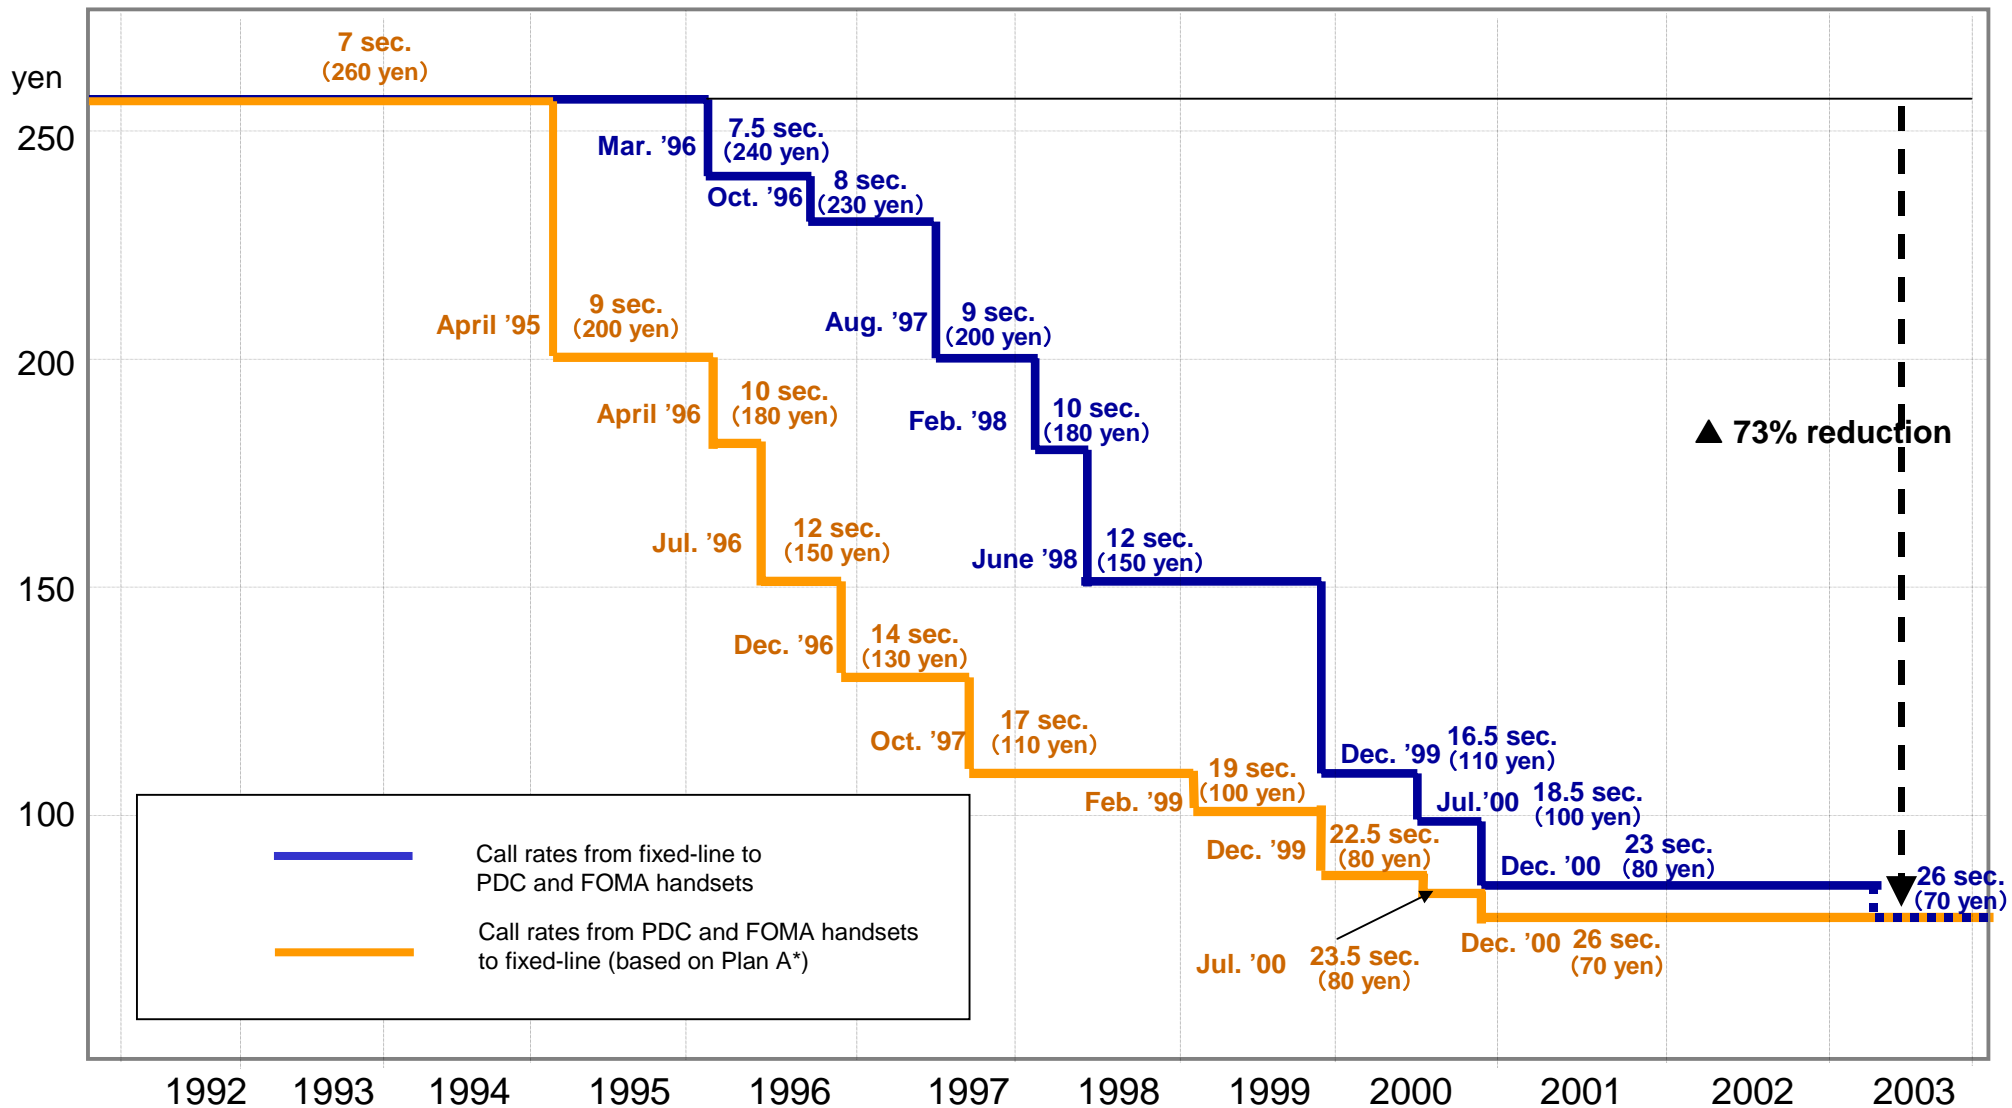

Figures show call durations based on 10 yen charge (daytime rate for calls made within DoCoMo-designated service area).

Figures in parentheses show approximate charge for three-minute call.

Call Rates Show Reduction

*Plan A is our basic monthly billing plan.