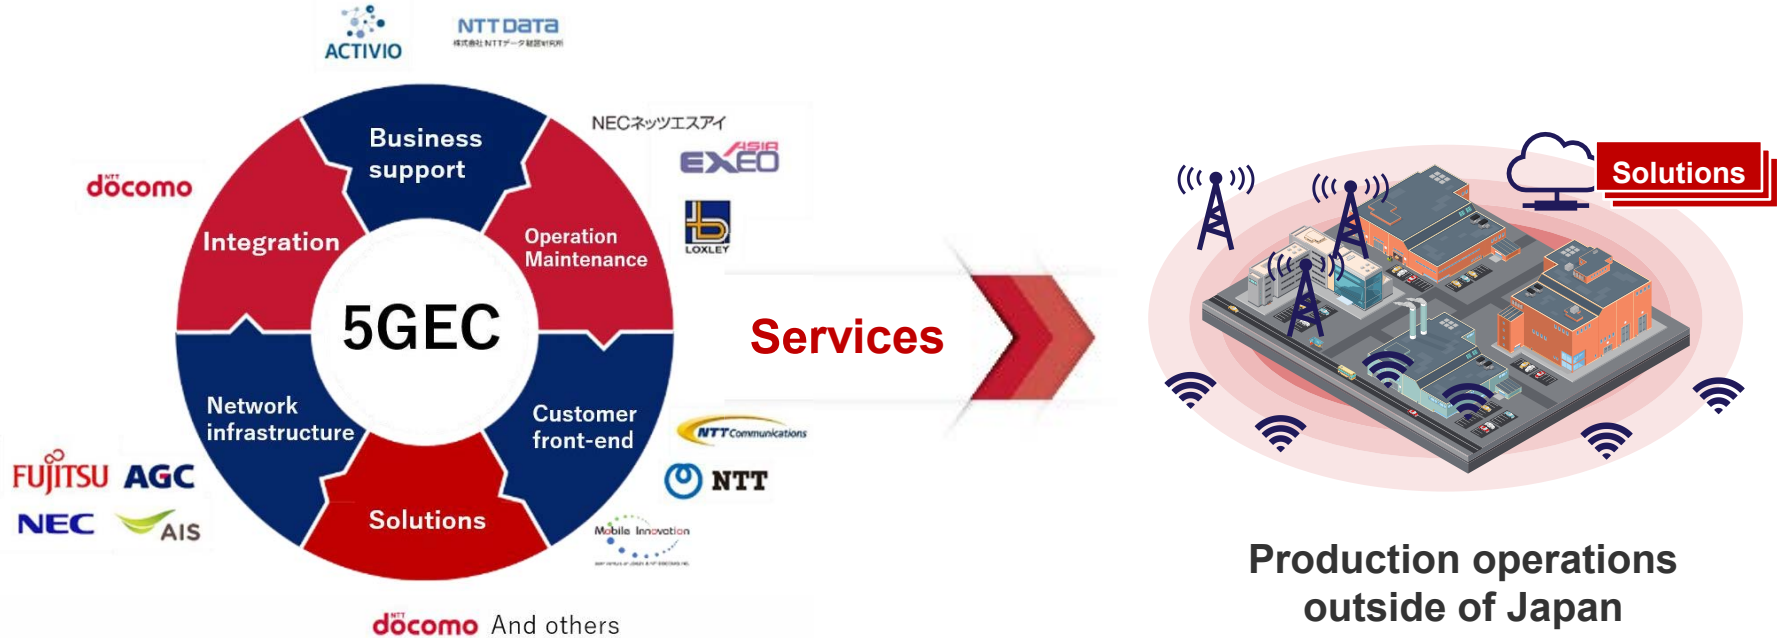

Hitachi Omika Works (Ibaraki Prefecture)

Demonstrate applicability for control networks and confirm real-time sharing of high-definition video for remote assistance

Flexible production lines and use of AI & IoT for real-time coaching

Flexible production lines

Incorporate automated guided vehicles (AGVs) for faster production and enable manufacturing line layouts to be changeable quickly

AI & IoT for real-time coaching

Provide line operators with real-time feedback, including comparisons with veteran operators, following AI analysis of collected data about them.

5G Global Enterprise Solution Consortium (5GEC)

The 13-firm consortium will strive to deliver one-stop solutions and DX initiatives implemented with 5G.

The logo for NTT docomo, featuring the letters "NTT" in a small, red, sans-serif font above the word "docomo" in a larger, red, lowercase sans-serif font. The background is a light gray with various geometric shapes and patterns, including a large dotted circle on the left, a dotted triangle at the top right, and a dotted circle on the right side. There are also several thin gray lines and shapes scattered throughout the background.