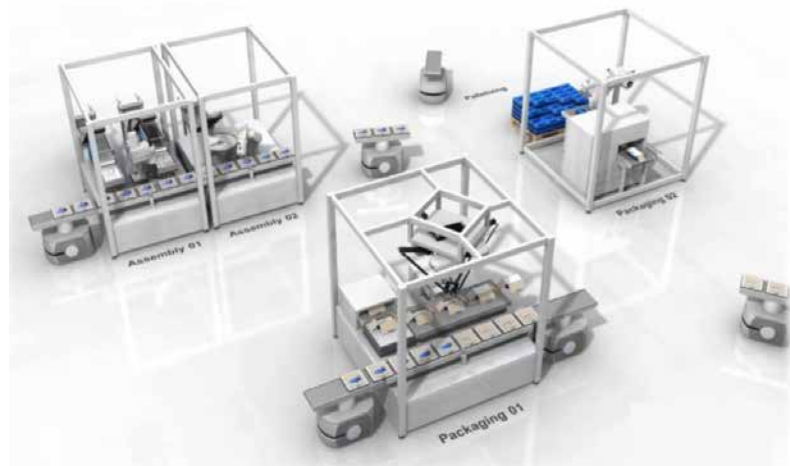

DOCOMO products

Verification of highly reliable 5G networks for production-control system in factories

FANUC Headquarters (Yamanashi Prefecture)

5G connections and radio control for industrial equipment (CNC devices, robots, machine tools, sensors, etc.) in factories

Hitachi Omika Works (Ibaraki Prefecture)

Demonstrate applicability for control networks and confirm real-time sharing of high-definition video for remote assistance

Flexible production lines and use of AI & IoT for real-time coaching

Flexible production lines

Incorporate automated guided vehicles (AGVs) for faster production and enable manufacturing line layouts to be changeable quickly

AI & IoT for real-time coaching

Provide line operators with real-time feedback, including comparisons with veteran operators, following AI analysis of collected data about them.