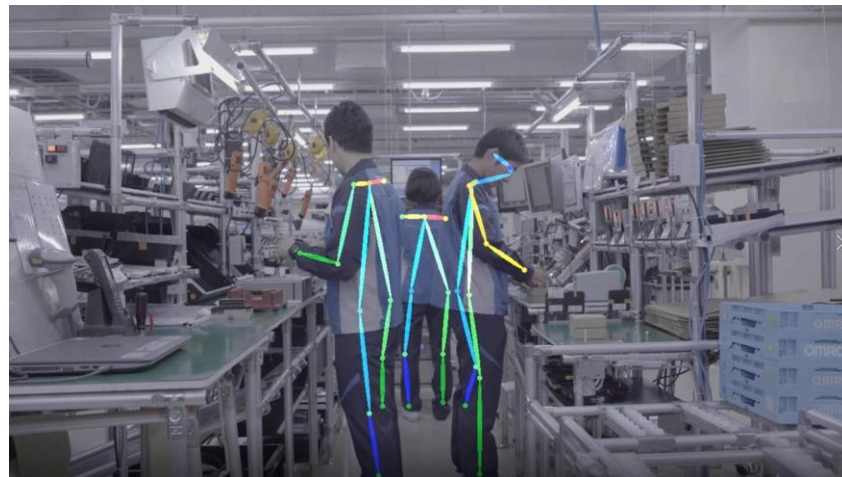

DOCOMO products

Verification of highly reliable 5G networks for production-control system in factories

FANUC Headquarters (Yamanashi Prefecture)

5G connections and radio control for industrial equipment (CNC devices, robots, machine tools, sensors, etc.) in factories

Hitachi Omika Works (Ibaraki Prefecture)

Demonstrate applicability for control networks and confirm real-time sharing of high-definition video for remote assistance

Flexible production lines and use of AI & IoT for real-time coaching

Flexible production lines

Incorporate automated guided vehicles (AGVs) for faster production and enable manufacturing line layouts to be changeable quickly

AI & IoT for real-time coaching

Provide line operators with real-time feedback, including comparisons with veteran operators, following AI analysis of collected data about them.