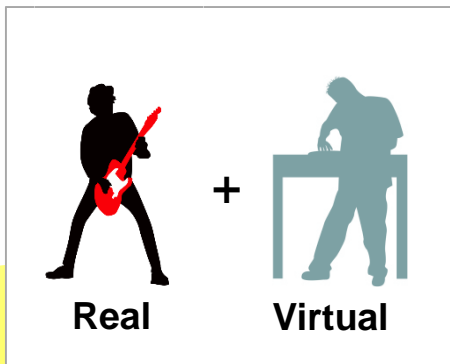

NTT
docomo

5G Cyber Jam Session

Real-time performance by virtual, on-stage and distant band members

»5G

5G Cyber Jam Session Setup

Kirari!

Ultra-realistic communication technology

Real-time image extraction

Video stream

Video stream

Audio streams

NETDUEÏTO™

Low-latency audio streaming technology

»5G

5G base station

Audio & video streams

5G high-speed wireless access technology

Audio stream

»5G

5G user equipment

Sub stage

Main stage

5G enables high-presence jam sessions anytime and anywhere

NETDUEŦTO™

More Info

Ultra-Realistic Communication Technology "Kirari!" transmits performers to remote sites with extreme reality

Kirari! "Real-time image extraction" technology removes backgrounds from camera images without a green screen.