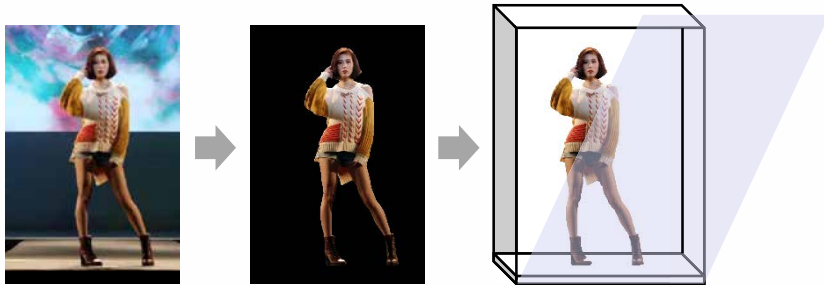

5G high-speed wireless access technology

Audio stream

»5G

5G user equipment

Sub stage

Main stage

5G enables high-presence jam sessions anytime and anywhere

NETDUEŦTO™

Musicians can play along remotely through the high-speed network

»5G

**NETDUEŦTO technology enables
the stable transfer of interactive data
with consistently low latency.**

- **Automatic optimization and minimization of data buffering**
- **Easy configuration without complicated router customization**

More Info

Ultra-Realistic Communication Technology "Kirari!" transmits performers to remote sites with extreme reality

Kirari! "Real-time image extraction" technology removes backgrounds from camera images without a green screen.

The system merges virtual performers with the real stage by projection onto a half-mirror film.

^{NTT}
docomo

»5G