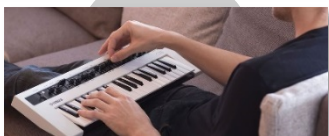

5G high-speed wireless access technology

Audio stream

»5G

5G user equipment

Sub stage

Main stage

5G enables high-presence jam sessions anytime and anywhere

NETDUEŦTO™

Musicians can play along remotely through the high-speed network

»5G

**NETDUEŦTO technology enables
the stable transfer of interactive data
with consistently low latency.**

- **Automatic optimization and minimization of data buffering**
- **Easy configuration without complicated router customization**