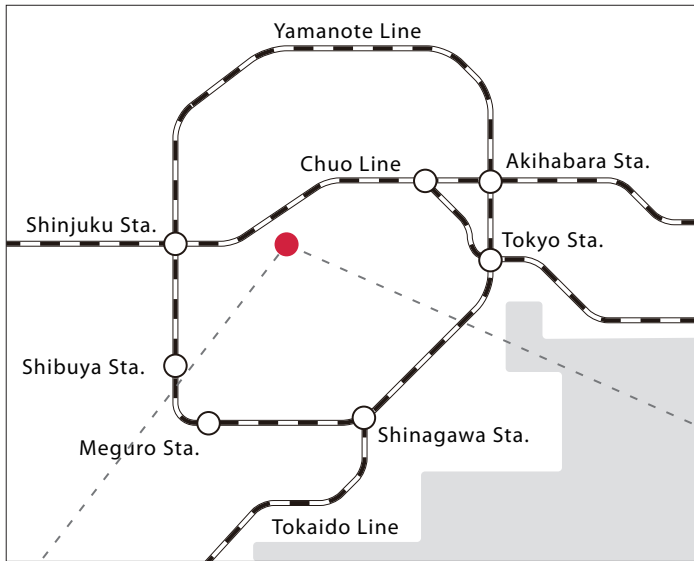

## Headquarters Location

NTT DOCOMO, INC.  
Sanno Park Tower  
11-1, Nagata-cho 2-chome,  
Chiyoda-ku, Tokyo 100-6150 Japan

### Access

The Nearest:

3 minutes walk from Tokyo Metro Ginza Line(G06) or Namboku Line (N06) Tameike-sanno Station(Exit7).